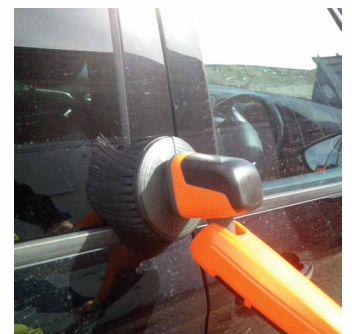

Floors

Ceilings

Vehicles

Walls

Stairs

Batteries are replaced easily for continuous work & remote charging.

Extendable handle for those difficult to reach areas

3-Position twist handle versatility

Multi-position head angle flexibility

- 8 Attachments
- 2 hour runtime
- 2 hour charge time
- Time Saving
- Simple & Fast
- Portable
- Versatile
- Cost Effective

iVO Power Brush **XL** Applications

Flooring Edges & Corners