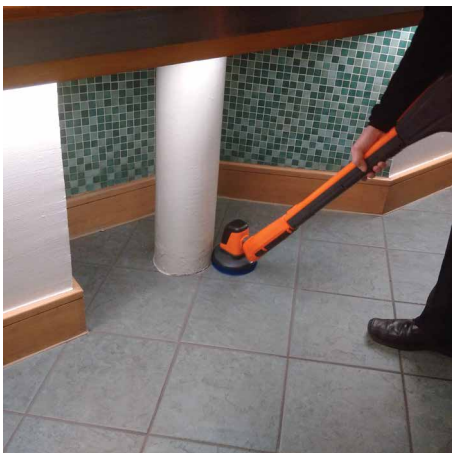

Multi-position head angle flexibility

- 8 Attachments
- 2 hour runtime
- 2 hour charge time
- Time Saving
- Simple & Fast
- Portable
- Versatile
- Cost Effective

iVO Power Brush **XL** Applications

Flooring Edges & Corners

Under Toilets & Urinals

Vinyl & Non-Slip Surfaces

Mirrors & Glass

Wall Washing

Ceilings & Ventilation Grilles

Tight & Awkward Areas

Under Partitions

Tiles & Grout