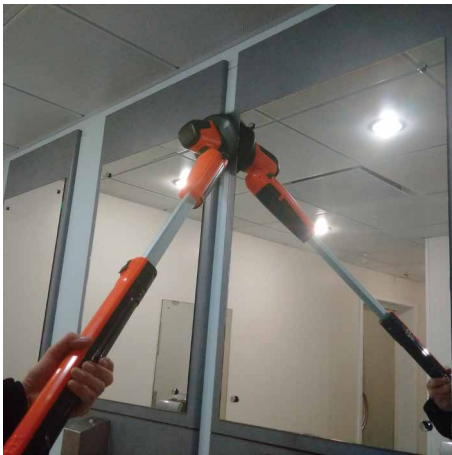

Mirrors & Glass