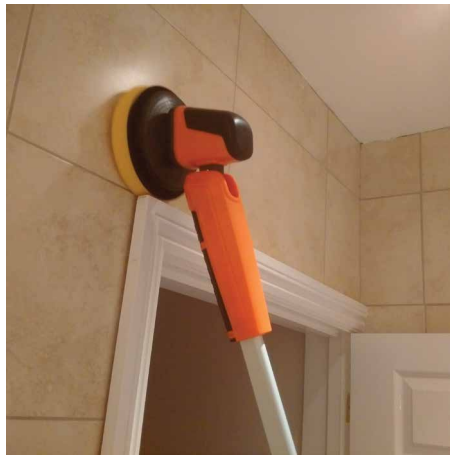

Wall Washing