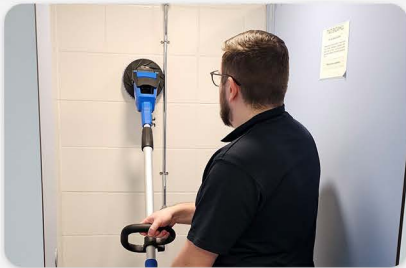

Multi-angle brush
head adjustment

Introducing Vortex Technology

The dual brush heads rotating in opposite directions result in a deeper clean, improved stability, and ease of use.

This dynamic cleaning process lifts and agitates dirt effectively from all directions and angles.

The perfect power cleaner for every job

A new smart way to deep clean and maintain floors, grout lines, edges and corners, walls, stairs, ceilings, and more. Work easily with our powerful handheld vortex action power brush.