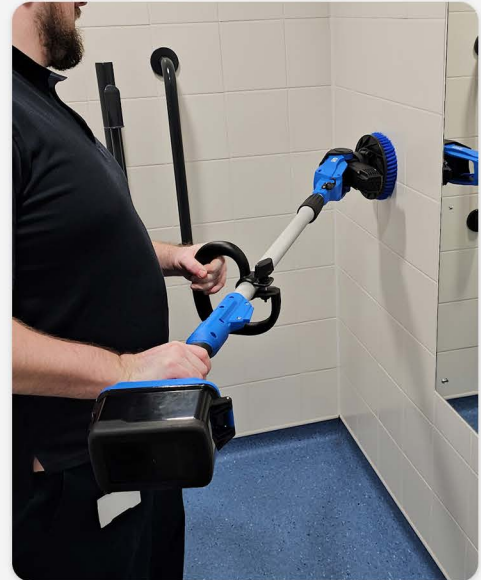

Ceilings & Air Vents

Tiled & Stone Walls